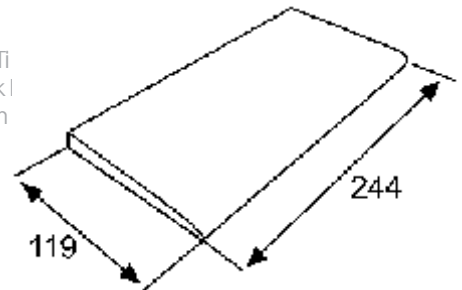

● G RAR-00629
Bullnose Anti-Slip Ti
Color - White /Dark l
244 x 119 x 8,5 mm
Sold by Piece