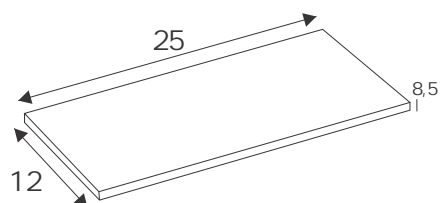

GLOSSY FLOOR TILES

SWIMMING POOLS COLLECTION

GLOSSY COATING

Glossy White 12 x 25

● GRAR-0600
Glossy Tile
Color - White
244 x 119 x 8,5 mm

Glossy Blue 12 x 25

● GRAR-0601
Glossy Tile
Color - Blue
244 x 119 x 8,5 mm