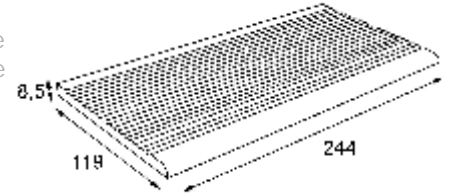

● G RAR-03721
Grooved Tile
Color - Grey Acker Matte
244 x 119 x 8,5 mm
Sold by Piece

GROOVED ANTI-SLIP FLOOR TILES

SWIMMING POOLS COLLECTION

GROOVED TILES - R11

● GRAR-03269
Grooved Bullnose Tile
Color - Blue /Dark Blue
244 x 119 x 8,5 mm
Sold by Piece