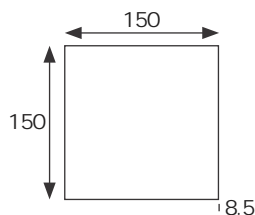

FLOOR TILES - OCEAN SWIMMING POOLS COLLECTION

GREEN RIVER
G RAR-04142

CORAL BAY
G RAR-04143

BLUE LAG UNA
G RAR-04145

●
 GLOSS TILE COLORS
 Tile Size: 150x150x8.5 mm
 10024-75100
 0.72 sqm/Box

GREEN RIVER
G RAR-04802