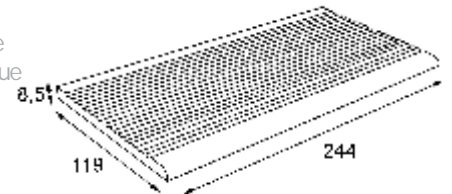

● GRAR-03270
Grooved Bullnose Tile
Color - White /Dark Blue
244 x 119 x 8,5 mm
Sold by Piece