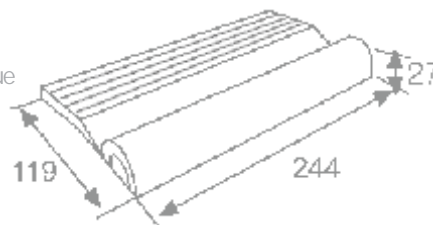

● GRAR-03102
Finish Edge
Color - Blue /Dark Blue
244 x 119 x 8,5 mm
Sold by Piece

Matte White /Matte Dark Blue