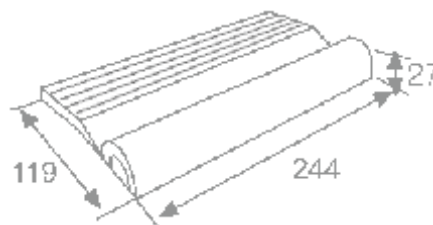

Blue

● G RAR-03113
Bullnose Anti-Slip Tile
Color - Blue
244 x 119 x 8,5 mm

Grating

● G RAR-03259
Grid
Color - White
250 x 250 mm
Sold by Running Meter

FINISH EDGE TILES

SWIMMING POOLS COLLECTION

Natural

● GRAR-00675
Finish Edge
Color - Natural
244 x 119 x 8,5 mm
Sold by Piece