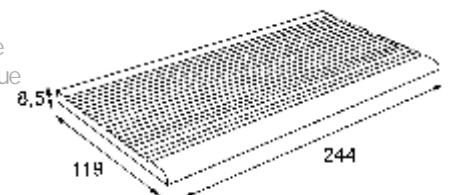

Grooved Bullnose Blue /Dark Blue 12 x 25

● GRAR-03270
Grooved Bullnose Tile
Color - White /Dark Blue
244 x 119 x 8,5 mm
Sold by Piece

Grooved Bullnose White /Dark Blue 12 x 25

● GRAR-03272
Grooved Bullnose Tile
Color - Biege /Dark Blue
244 x 119 x 8,5 mm
Sold by Piece