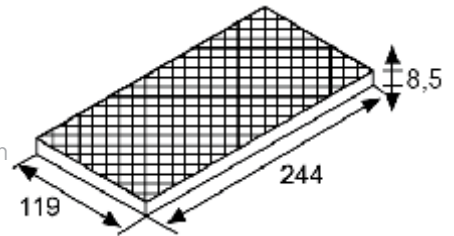

Grooved Bullnose Biege /Dark Blue 12 x 25

ANTI-SLIP FLOOR TILES SWIMMING POOLS COLLECTION

CELL TEXTURE TILES - R12

Cells Natural 12 x 25

● G RAR-00684
Cell Texture Tile
Color - Natural
244 x 119 x 8,5 mm
Sold by Piece