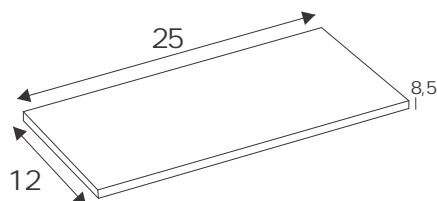

Matte Blue 12 x 25

● GRAR-03100
Anti-Slip Tile
Color - Blue
244 x 119 x 8,5 mm