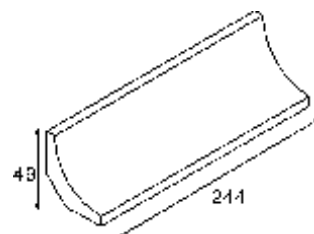

Exernal Radial Tile

● GRAR-03115
Exernal Radial Tile
Color - Matte Blue
Sold by Piece