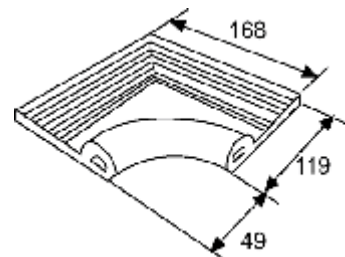

● GRAR-03107
Finish Internal Corner
Color - Blue /Dark Blue
Sold by Piece