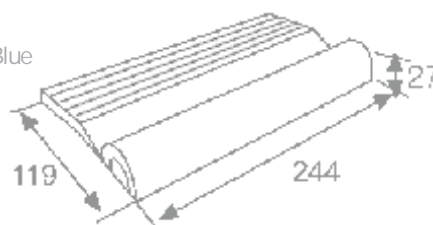

● GRAR-03103
Finish Edge
Color - White /Dark Blue
244 x 119 x 8,5 mm
Sold by Piece

Matte Natural /Matte Dark Blue