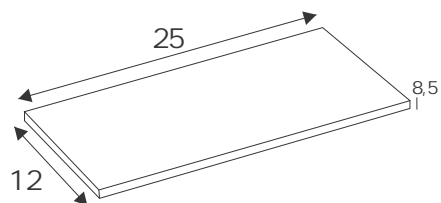

GLOSSY FLOOR TILES

SWIMMING POOLS COLLECTION

GLOSSY COATING

Glossy White 12 x 25

● GRAR-0600
Glossy Tile
Color - White
244 x 119 x 8,5 mm

Glossy Blue 12 x 25

● GRAR-0601
Glossy Tile
Color - Blue
244 x 119 x 8,5 mm