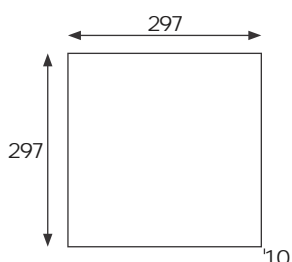

●
MATTE TILE COLORS
Tile Size: 297 x297 x10 mm
11 pcs /Box
0.99 sqm/Box