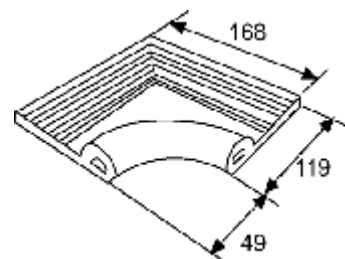

● GRAR-03111
Finish Internal Corner
Color - Natural /Dark Blue
Sold by Piece