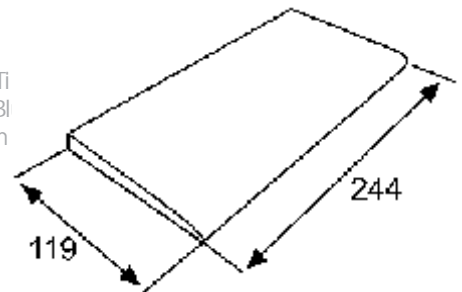

● G RAR-00628
Bullnose Anti-Slip Ti
Color - Blue /Dark Bl
244 x 119 x 8,5 mm
Sold by Piece

Bullnose White /Dark Blue 12 x 25