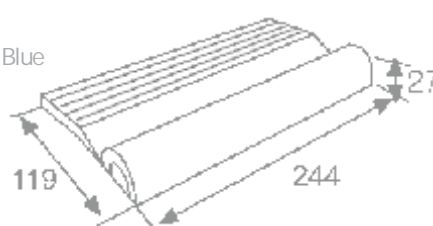

● GRAR-03104
Finish Edge
Color - Natural /Dark Blue
244 x 119 x 8,5 mm
Sold by Piece