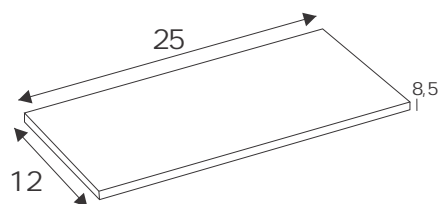

● GRAR-01717
Glossy Tile
Color - Natural Adker
244 x 119 x 8,5 mm

● GRAR-03332
Glossy Tile
Color - Pale Blue
244 x 119 x 8,5 mm

● GRAR-03737
Glossy Tile
Color - Adker Grey
244 x 119 x 8,5 mm

● GRAR-01716
Glossy Tile
Color - Black
244 x 119 x 8,5 mm