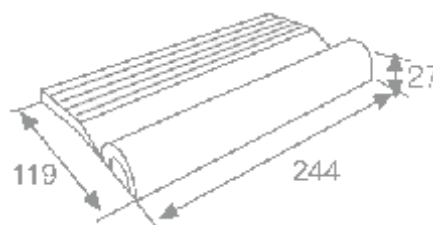

● GRAR-03101
Finish Edge
Color - Blue
244 x 119 x 8,5 mm
Sold by Piece

Matte Blue /Matte Dark Blue