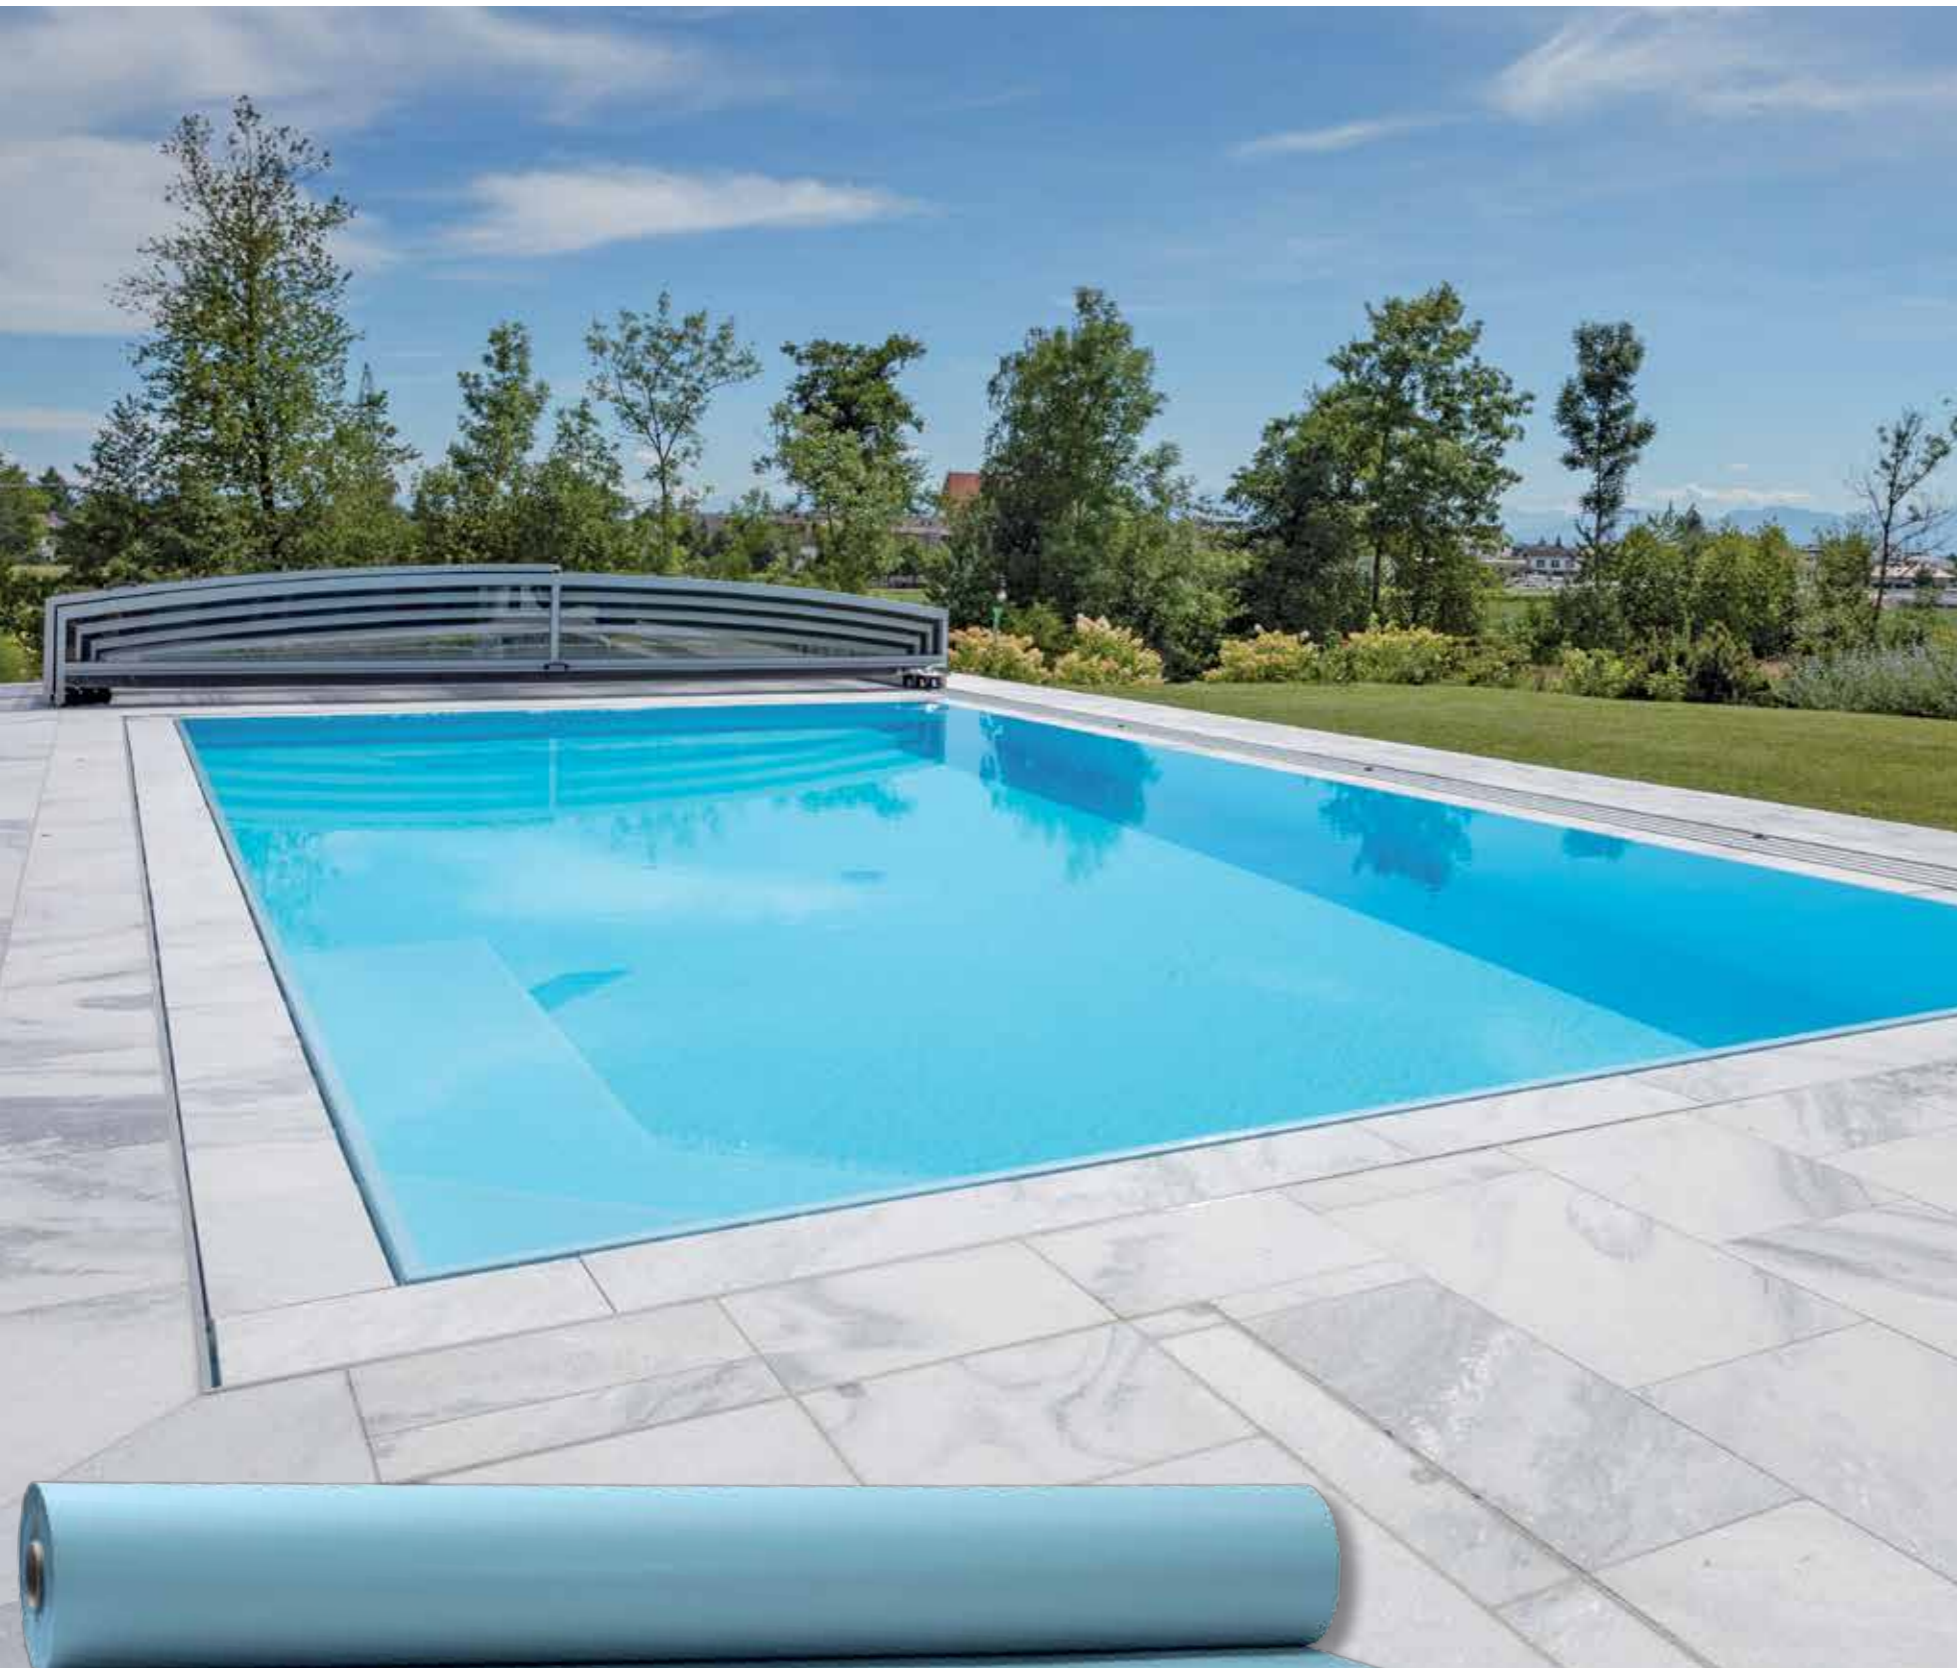

RENOLIT ALKORPLAN2000 Light Blue

RENOLIT ALKORPLAN2000	Width	Thickness	Ref.
Light Blue	1.65 m	1.5 mm	35216205
Light Blue	2.05 m	1.5 mm	35216208
Light Blue Non-Slip	1.65 m	1.8 mm	81116504

Eternal pools filled with light, colour and joy in which to enjoy memorable moments.