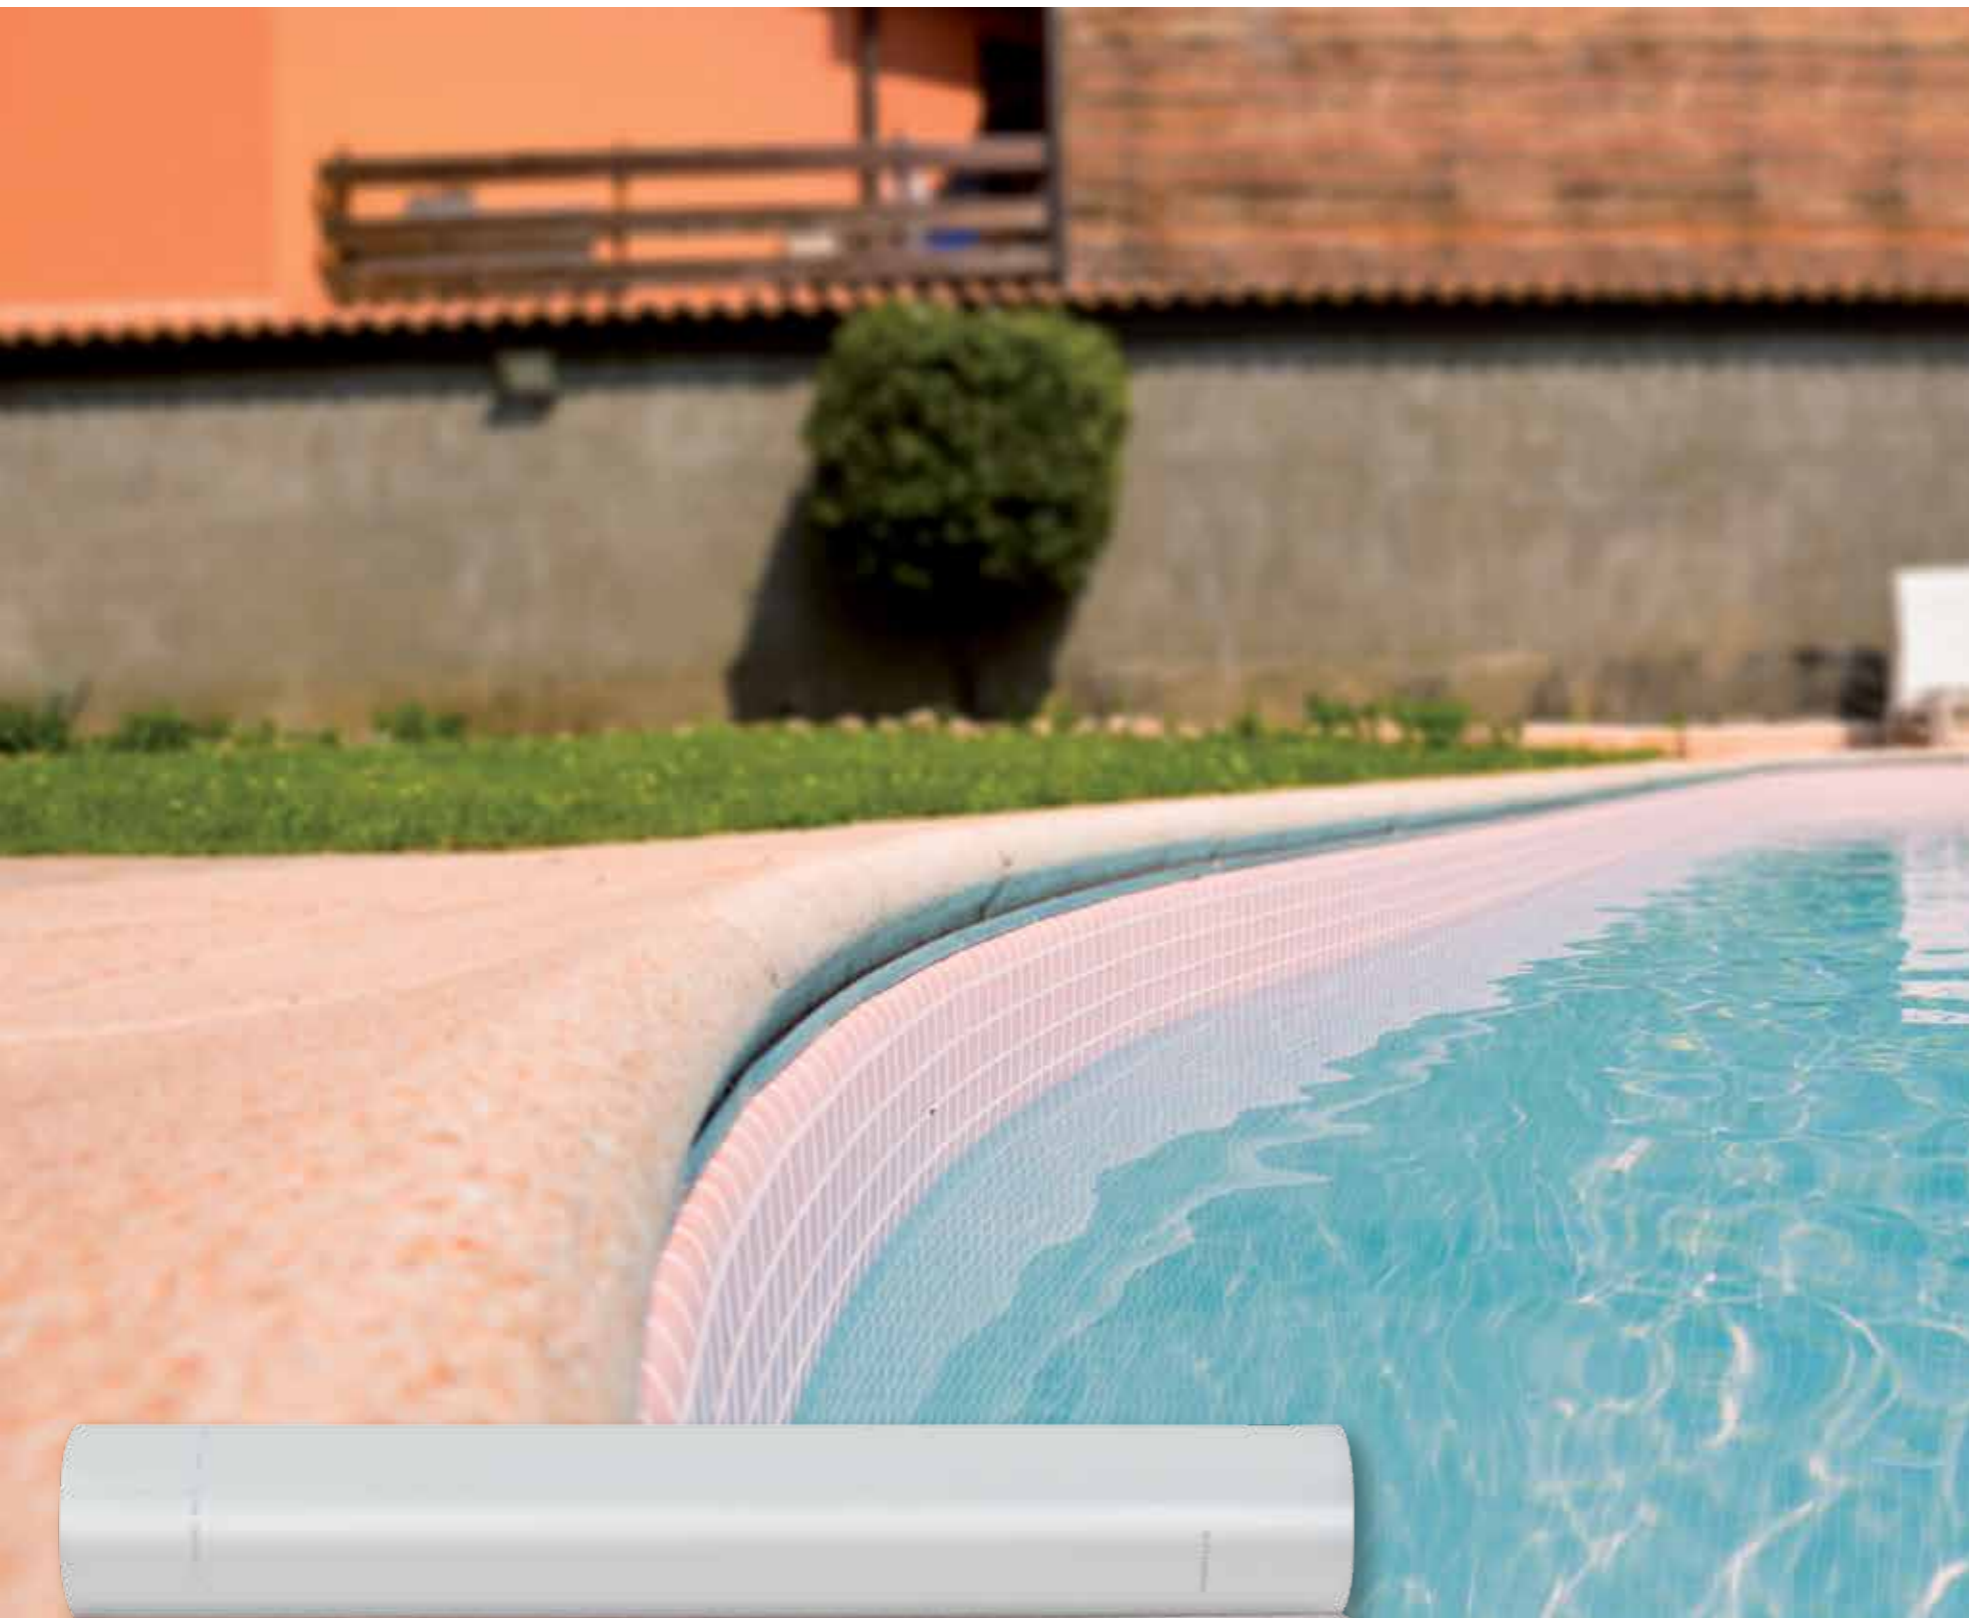

Sofia			
RENOLIT ALKORPLAN CERAMICS	Width	Thickness	Ref.
Sofia	1.65 m	2 mm	35617201

Of a totally new colour in the world of swimming pools, it offers a delicate and subtle turquoise spectacle.