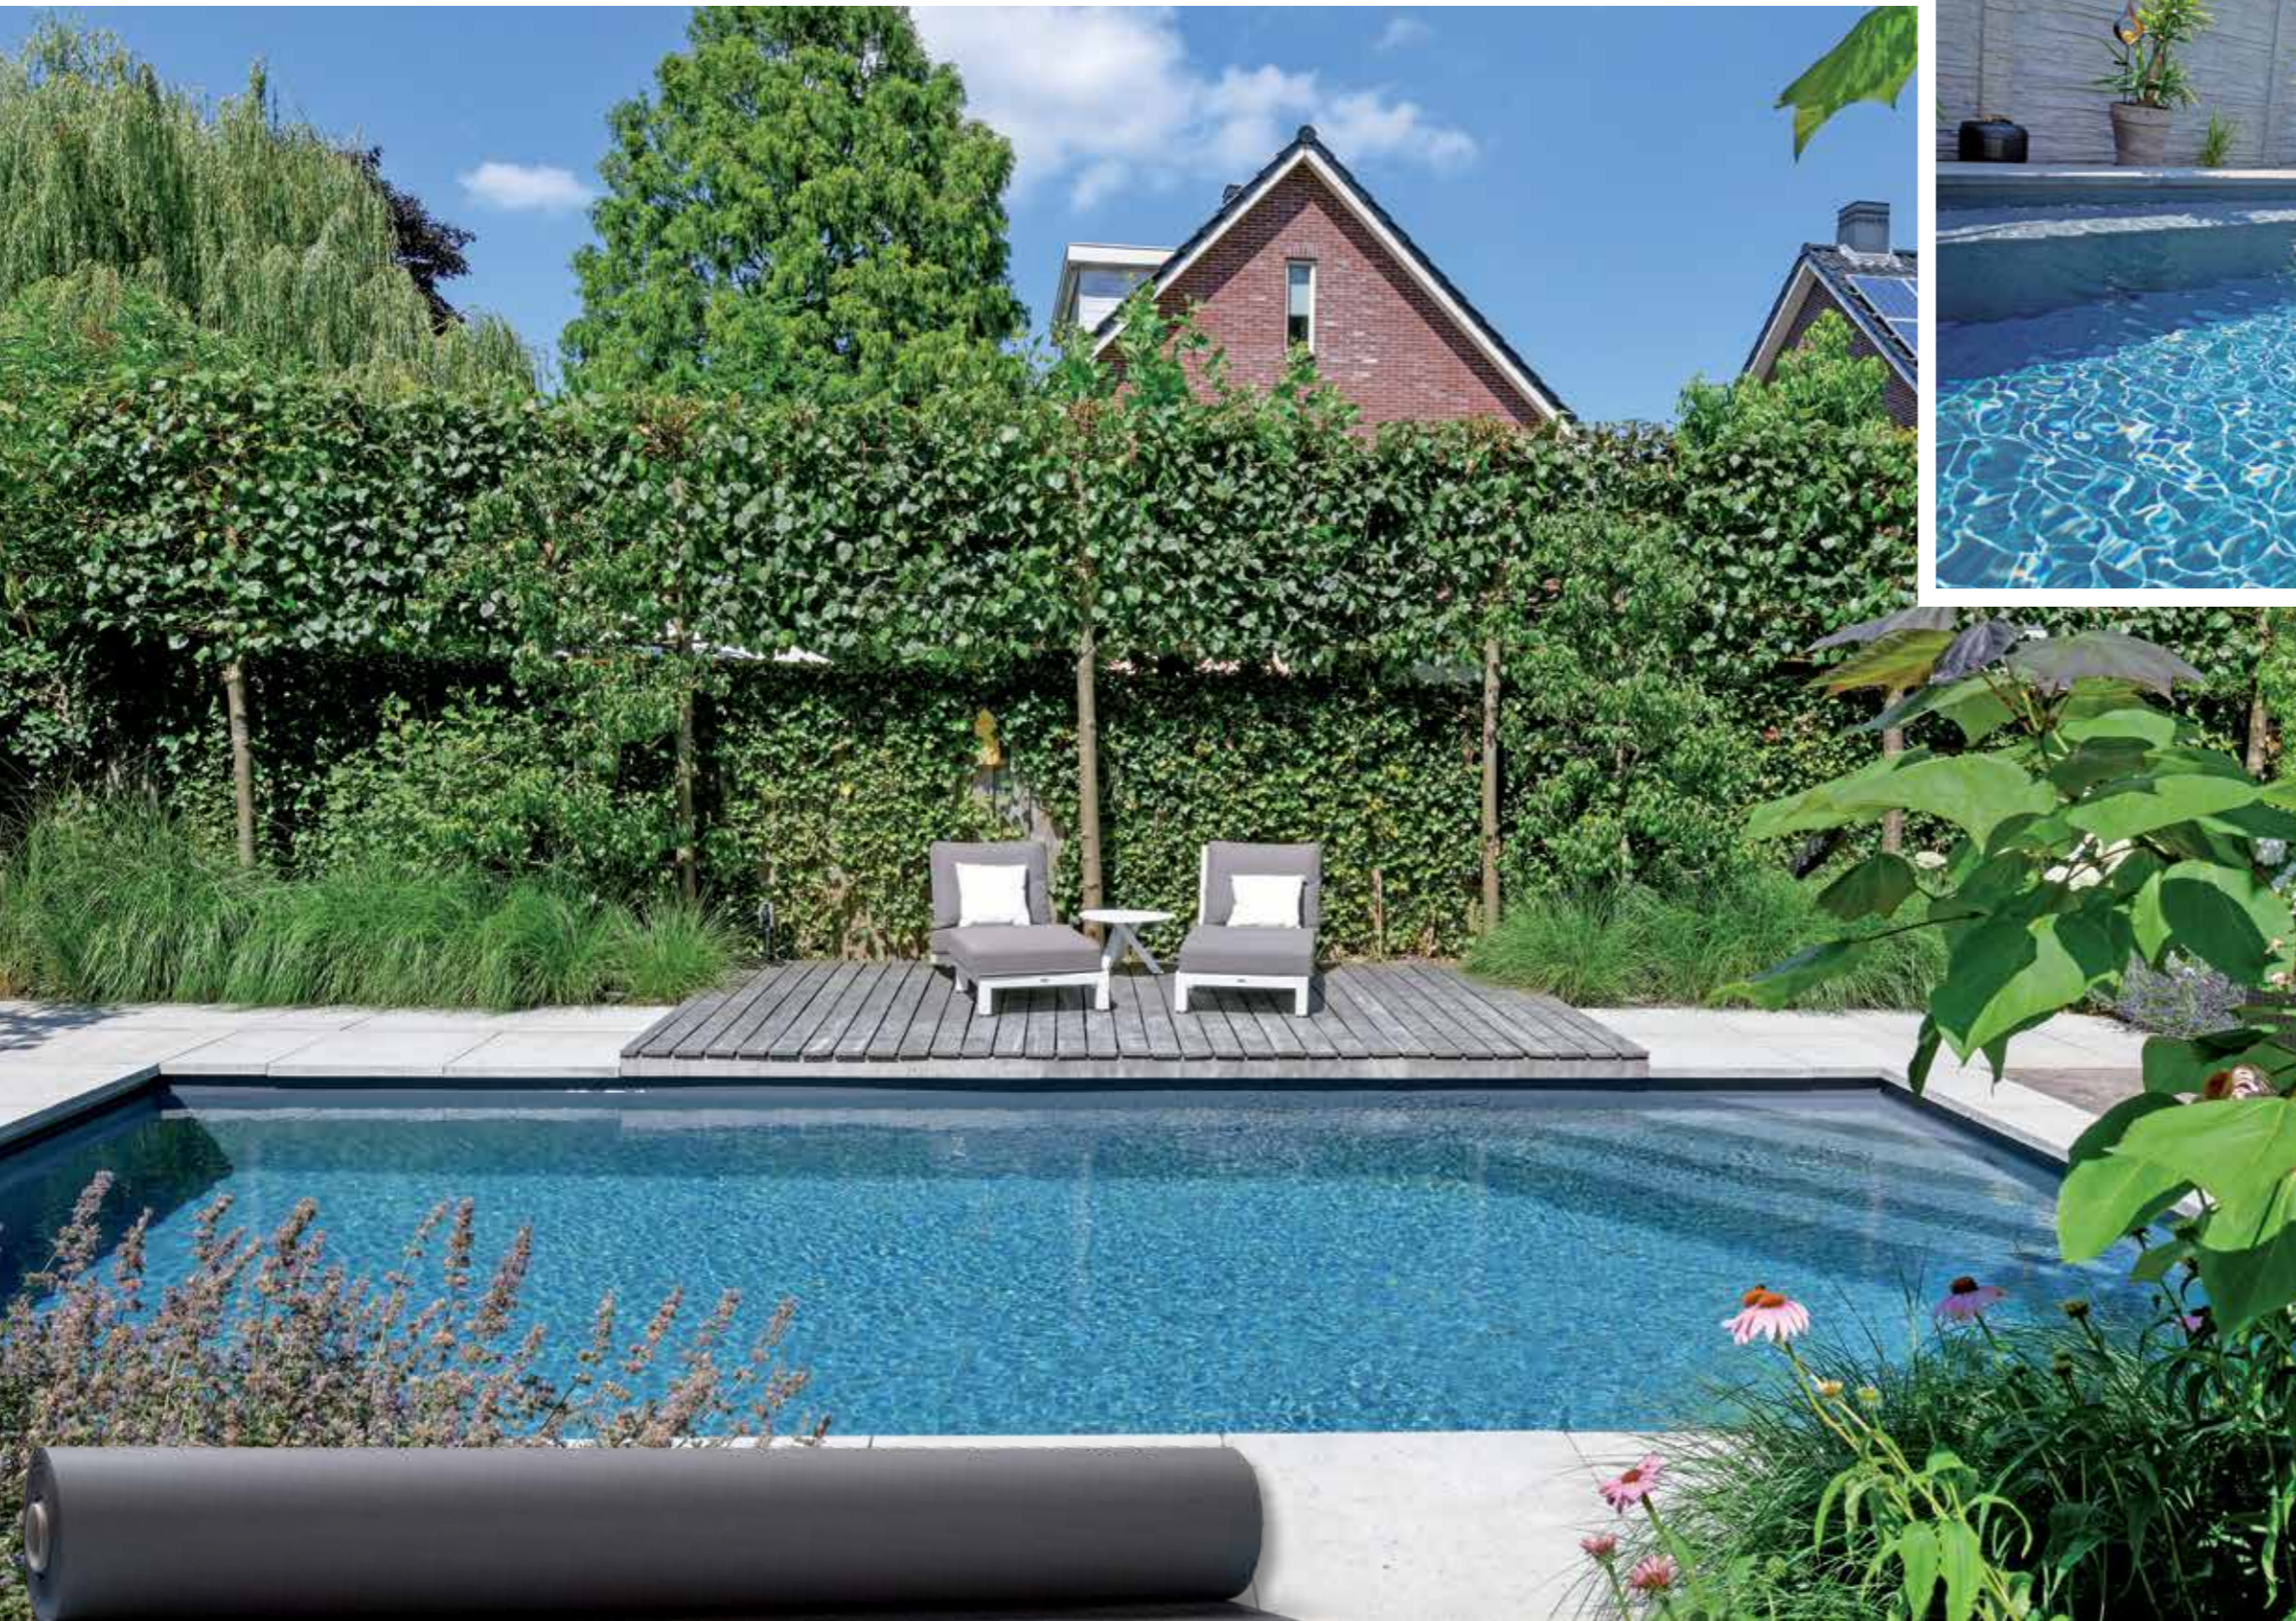

RENOLIT ALKORPLAN2000 Dark Grey

RENOLIT ALKORPLAN2000	Width	Thickness	Ref.
Dark Grey	1.65 m	1.5 mm	35216327
Dark Grey	2.05 m	1.5 mm	35216326
Dark Grey Non-Slip	1.65 m	1.8 mm	81122607

Elegant, sensual and eternal pools that will add a note of prestige and beauty to your garden.