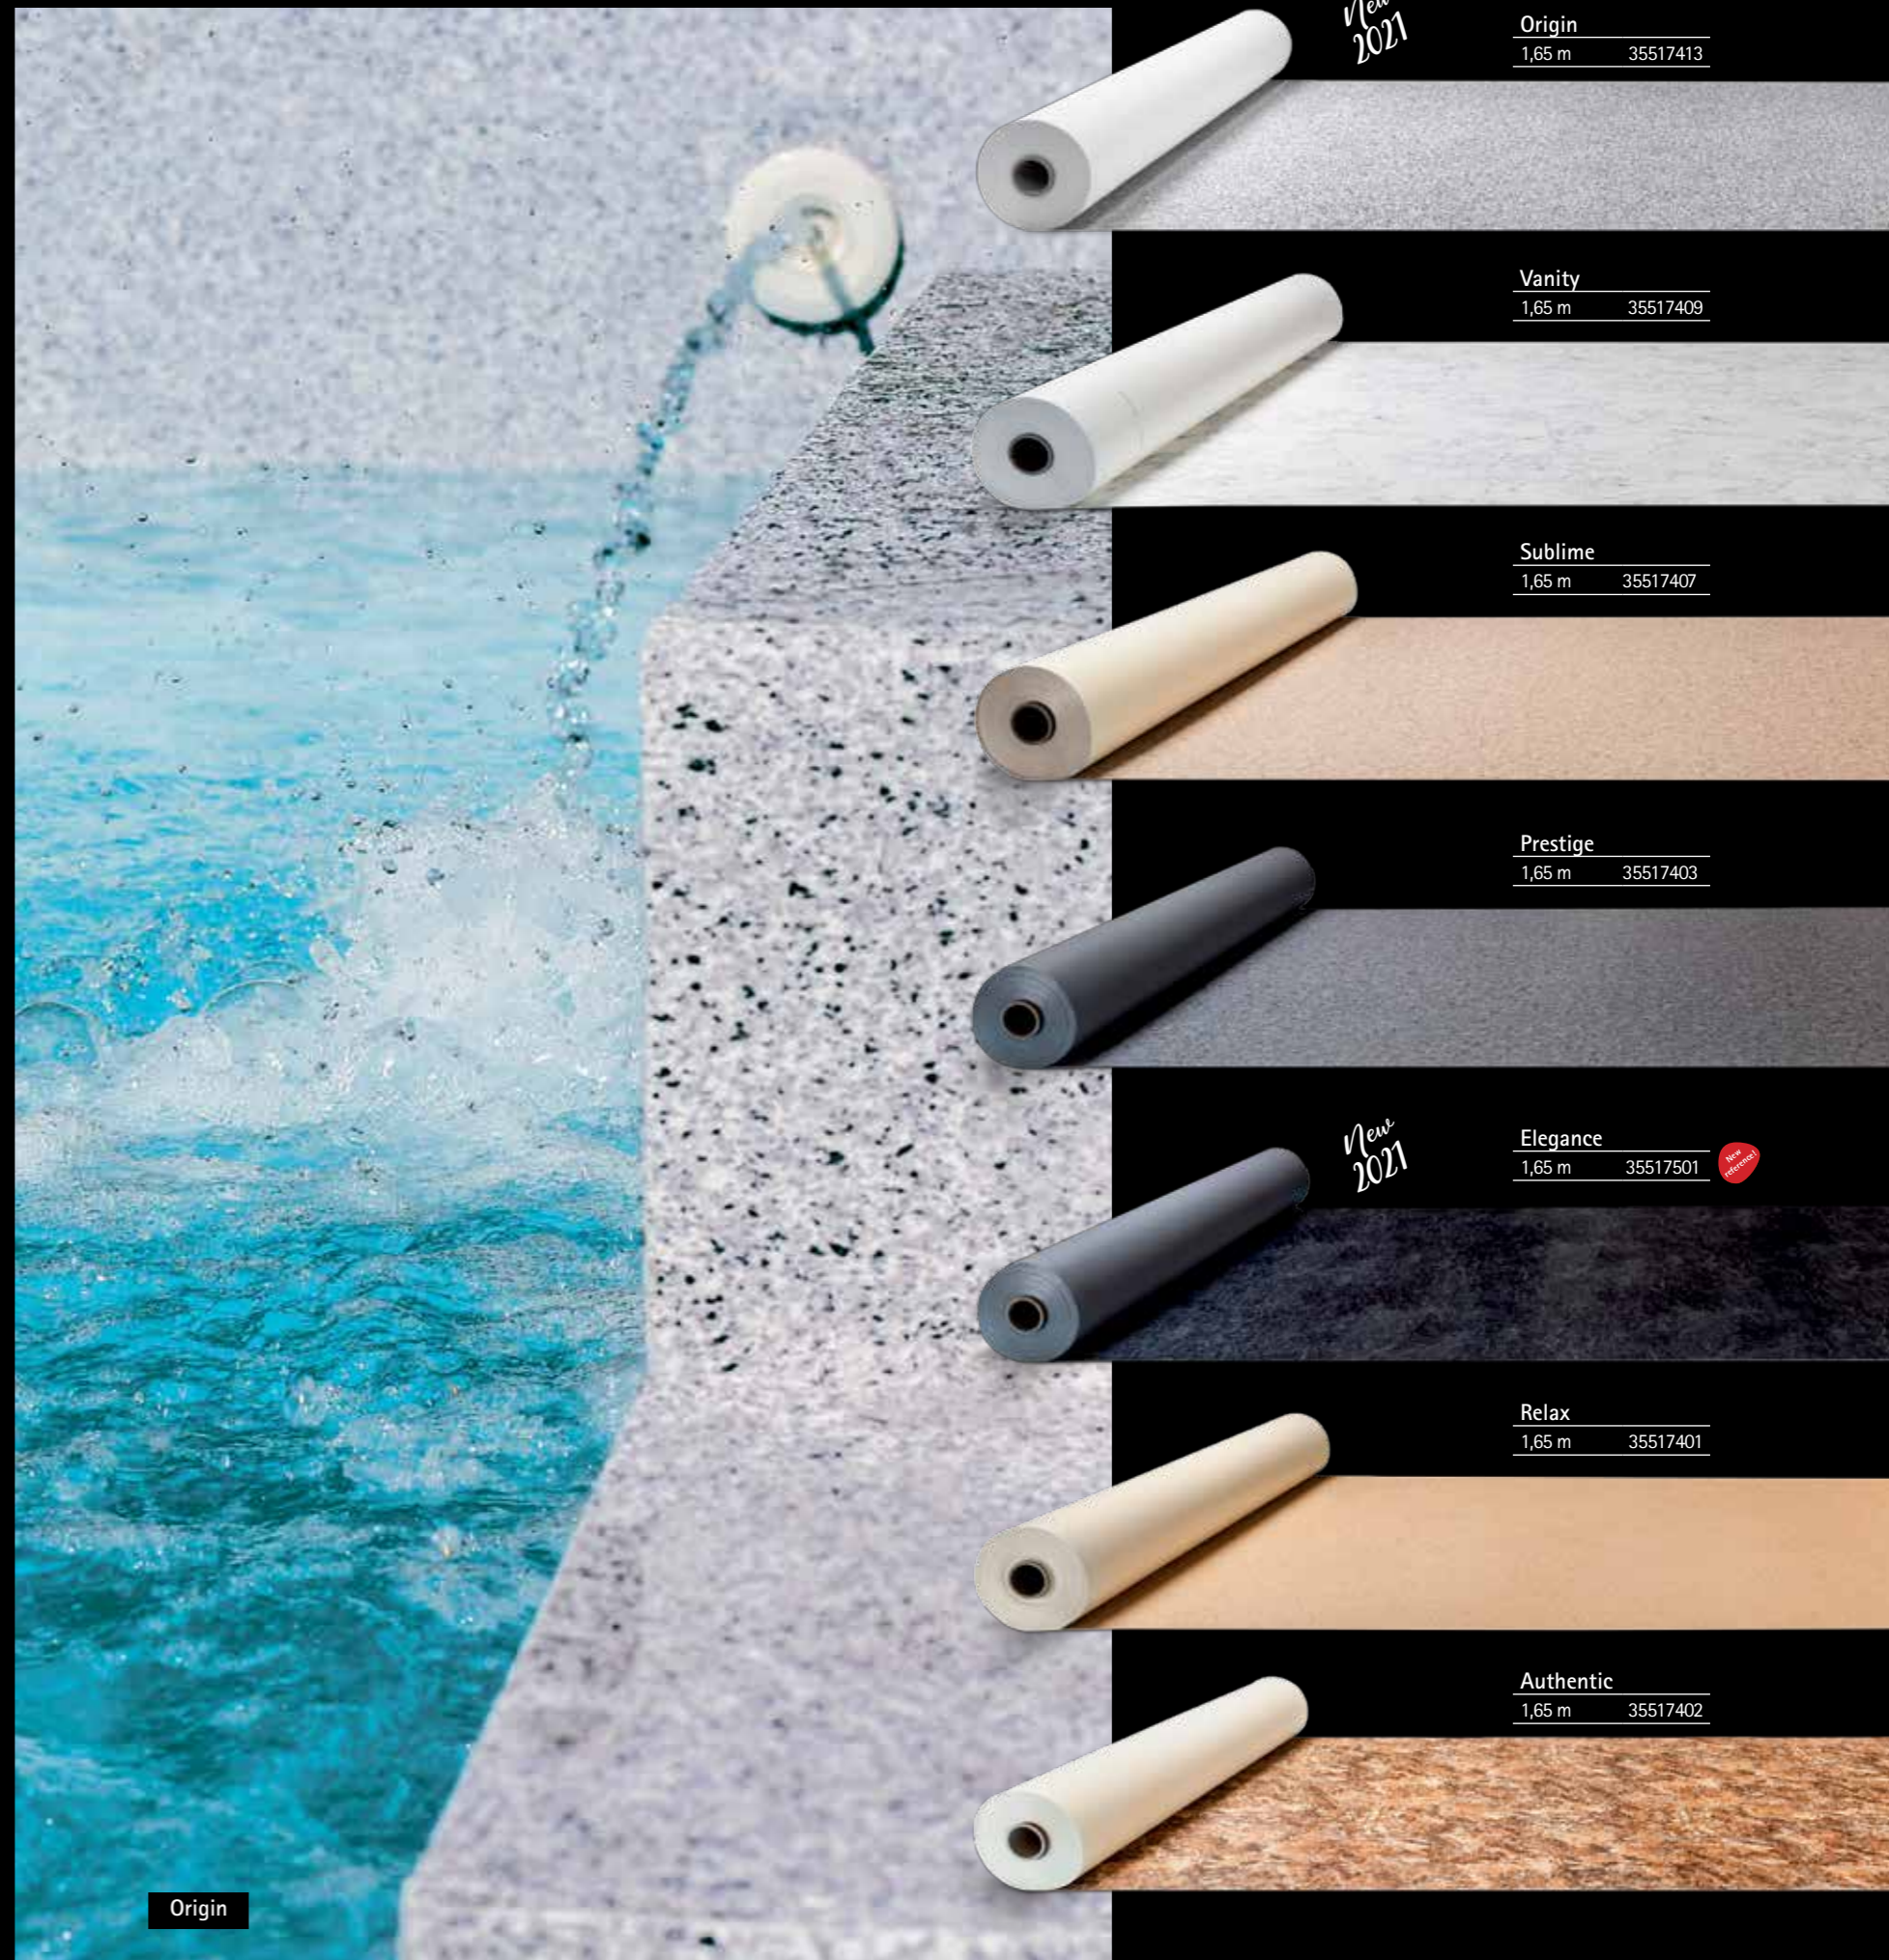

Reinforced liner with exclusive 3D designs and prints, inspired by nature

You will turn your home into a haven of design and character

RENOLIT ALKORPLAN TOUCH is the first reinforced membrane with a heavily riven stone finish. At 2mm thick it is the strongest and most resistant liner in the market. The imaginative design of the liner makes it the most appropriate element for adding a personal note to your pool and making your home a unique place. The TOUCH liners emulate nature through adding a simulated stone finish to exotic baths, adding personality and singularity to the pools in which they are used, making each pool unique.

You will have a unique and exclusive pool!