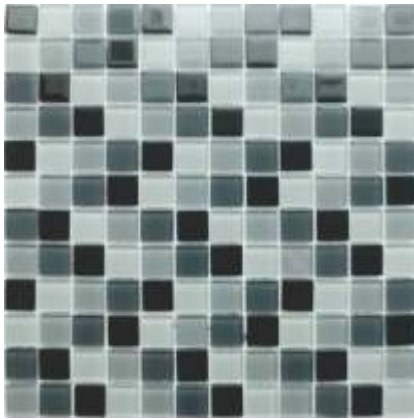

SC-F1+F75+F77

Multicolour Grey - White

- Swimming Pool tiles
- Tile size: 20 x 20 x 4 mm
- Sheet size: 300 x 300 x 4 mm
- sold by sqm
- 5291426015517