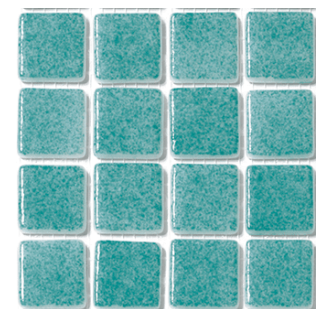

MS3007

Turquoise Glass (Verde Turguesa)

- swimming pool glass tiles
- Silicone Mesh
- Tile size: 25 x 25 x 4 mm
- Sheet size: 316 x 316 x 4 mm
- sold by sqm(2sqm per box)
- 5291426018600