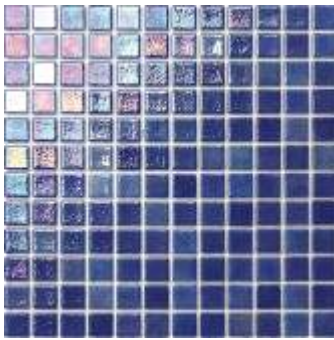

ALTOGLASS

MS3851

Iris Grey Steel Glass

- swimming pool glass tiles
- Silicone Mesh
- Tile size: 25 x 25 x 4 mm
- Sheet size: 316 x 316 x 4 mm
- sold by sqm(1sqm per box)
- 5291426022416

ALTOGLASS

MS3802

Iris Dark Blue Glass

- swimming pool glass tiles
- Silicone Mesh
- Tile size: 25 x 25 x 4 mm
- Sheet size: 316 x 316 x 4 mm
- sold by sqm(1sqm per box)
- 5291426022423

ALTOGLASS

MS7802

Iris Mix Dark Blue Glass

- swimming pool glass tiles
- Silicone Mesh
- Tile size: 25 x 25 x 4 mm
- Sheet size: 316 x 316 x 4 mm
- sold by sqm(1sqm per box)
- 5291426022393

ALTOGLASS

MS7807

Iris Mix Sapphire Green Glass

- swimming pool glass tiles
- Silicone Mesh
- Tile size: 25 x 25 x 4 mm
- Sheet size: 316 x 316 x 4 mm
- sold by sqm(1sqm per box)
- 5291426022409