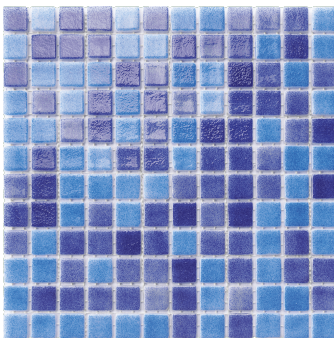

ALTOGLASS

MS7524

Multicolor Blue Glass (Jaen)

- swimming pool glass tiles
- Silicone Mesh
- Tile size: 25 x 25 x 4 mm
- Sheet size: 316 x 316 x 4 mm
- sold by sqm(25sqm per box)
- 5291426017917

ALTOGLASS

MS7521

Multicolor Light Blue Glass (Cabrera)

- swimming pool glass tiles
- Silicone Mesh
- Tile size: 25 x 25 x 4 mm
- Sheet size: 316 x 316 x 4 mm
- sold by sqm(25sqm per box)
- 5291426018617

ALTOGLASS

MS7533

Multicolor Blue Glass (Cabrera)

- swimming pool glass tiles
- Silicone Mesh
- Tile size: 25 x 25 x 4 mm
- Sheet size: 316 x 316 x 4 mm
- sold by sqm(25sqm per box)
- 5291426022379

ALTOGLASS

MS3002

Dark Blue Glass (Azul)

- swimming pool glass tiles
- Silicone Mesh
- Tile size: 25 x 25 x 4 mm
- Sheet size: 316 x 316 x 4 mm
- sold by sqm(25sqm per box)
- 5291426017887