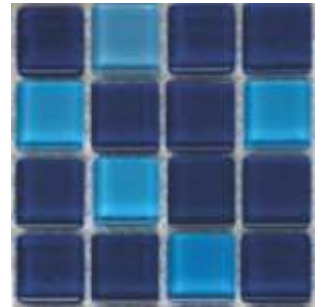

RAL125

Light - Dark blue Glass

- Swimming Pool tiles
- Tile size: 25 x 25 x 4 mm
- Sheet size: 300 x 300 x 4 mm
- sold by sqm
- 5291426017955