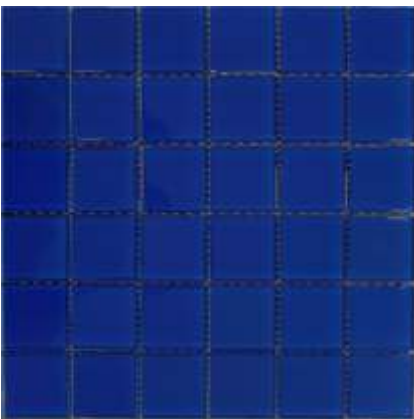

RAL02

Light Blue Glass

- swimming pool glass tiles
- Tile size: 25 x 25 x 4 mm
- Sheet size: 300 x 300 x 4 mm
- sold by sqm
- 5291426019041