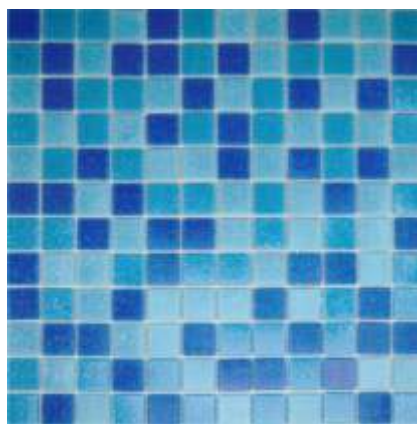

RAL220

Multicolour Blue

- Swimming Pool tiles
- Tile size: 25 x 25 x 4 mm
- Sheet size: 300 x 300 x 4 mm
- sold by sqm
- 5291426022515