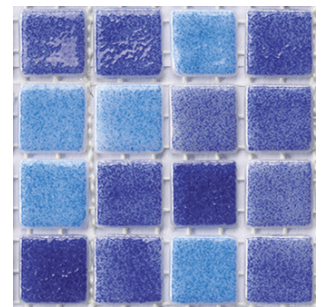

MS7533

Multicolor Blue Glass (Cabrera)

- swimming pool glass tiles
- Silicone Mesh
- Tile size: 25 x 25 x 4 mm
- Sheet size: 316 x 316 x 4 mm
- sold by sqm(25sqm per box)
- 5291426022379