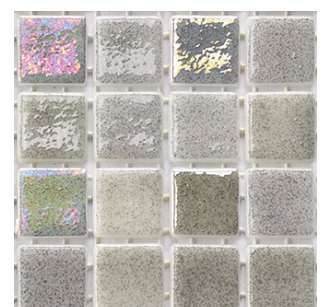

MS7851

Iris Mix Steel Mesh Glass

- swimming pool glass tiles
- Silicone Mesh
- Tile size: 25 x 25 x 4 mm
- Sheet size: 316 x 316 x 4 mm
- sold by sqm(1sqm per box)
- 5291426022386