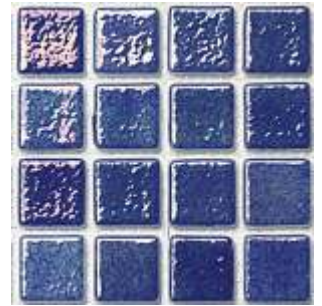

MS3802

Iris Dark Blue Glass

- swimming pool glass tiles
- Silicone Mesh
- Tile size: 25 x 25 x 4 mm
- Sheet size: 316 x 316 x 4 mm
- sold by sqm(1sqm per box)
- 5291426022423